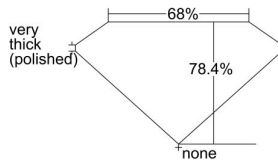

GIA®

FACSIMILE

GIA REPORT 1475633531

Verify this report at GIA.edu

GIA NATURAL DIAMOND DOSSIER®

September 27, 2023
GIA Report Number 1475633531
Shape and Cutting Style ..... Square Modified Brilliant
Measurements ..... 4.41 x 4.41 x 3.46 mm

GRADING RESULTS

Carat Weight ..... 0.60 carat
Color Grade ..... F
Clarity Grade VS1

ADDITIONAL GRADING INFORMATION

Polish ..... Excellent
Symmetry ..... Very Good
Fluorescence ..... Faint
Clarity Characteristics ..... Crystal, Needle, Pinpoint
Inscription(s): GIA 1475633531

PROPORTIONS

Profile not to actual proportions

GRADING SCALES

GIA COLOR SCALE		GIA CLARITY SCALE			
COLORLESS	D	VERY VERY SLIGHTLY INCLUDED	FLAWLESS		
	E		INTERNALLY FLAWLESS		
	F	VERY SLIGHTLY INCLUDED	VS₁		
	G		VS₂		
	H		VS₁		
	NEAR COLORLESS	I	SLIGHTLY INCLUDED	VS₂	
		J		SI₁	
		FAINT	K	INCLUDED	SI₂
			L		I₁
			M		I₂
VERT LIGHT	N	LIGHT	I₃		
	O				
	P				
	Q				
	R